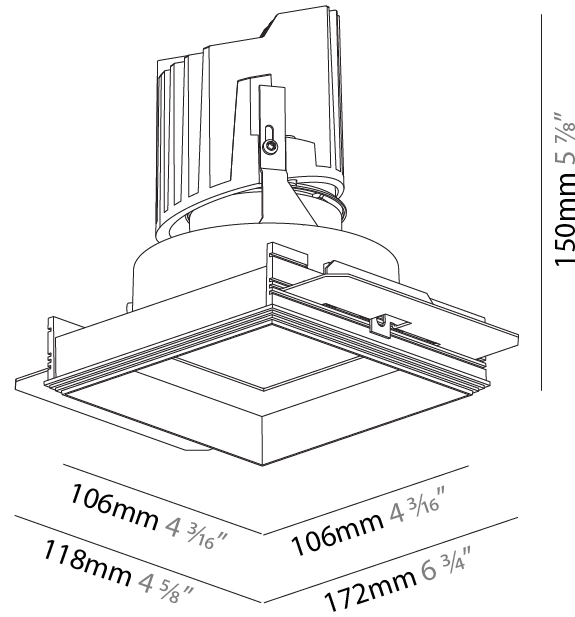

PHYSICAL

Shape: Square
Length (mm): 106
Length (in): 4 3/16
Width (mm): 106
Width (in): 4 3/16
Height (mm): 150
Height (in): 5 7/8
Ceiling Thickness (mm): 10 / 12.5 / 15 / 25
Ceiling Thickness (in): 3/8 or 1/2 or 9/16 or 1
Min. Recessing Depth (mm): 170
Min. Recessing Depth (in): 6 11/16
Light Distribution: Downlight
Weight (kg): 0.769
Weight (lbs): 1.69
Fixture Finish: SSR / BKV / CWI / CRY / HAB / UFT / ITA / RUA / FTG / MYG / LOD / PUS / FRO / FUP / KIA / POP / BLS / SPG / MEY / GOH / GUM / CHC / COM / ABZ / JAG / OBR / MOS / ROR
Fixture Material: Aluminum Die Cast
Cut-out Measurements: 120mm / 4 3/4" x 120mm / 4 3/4"
Upon Request: Unique Ceiling Thickness

ELECTRICAL

Lamp Type: LED (Zhaga Standard)
Input Wattage (W): 16.5
Total Output Wattage (W): 14.7
Dimming: Dali Dimming
Driver Included: No
Driver Location: Recessed Housing
Driver Type: Constant Current - 120Vac
Driver Class: Class 2
Housing: See Components
Input Voltage (V): 120
Constant Current (MA): 350

LED

Number of LEDs: 1
Max. Delivered Lumen (lm): 770
Nominal Lumen (lm): 1140
CRI: >90 CRI
Lamp Life (hrs): 50000
Upon Request: RGB-W Tunable White Special Color Temperature Special LED

OPTICAL

Reflector*: 20 / 40 / 60
Upon Request: Special Beam Angles

RATINGS AND CERTIFICATIONS

Certified By: Certified for North American Standards

IP rating: IP20
Zaneen Company Inc. © 2024, T 1800-388-3382, F 416-247-9319, www.zaneen.com