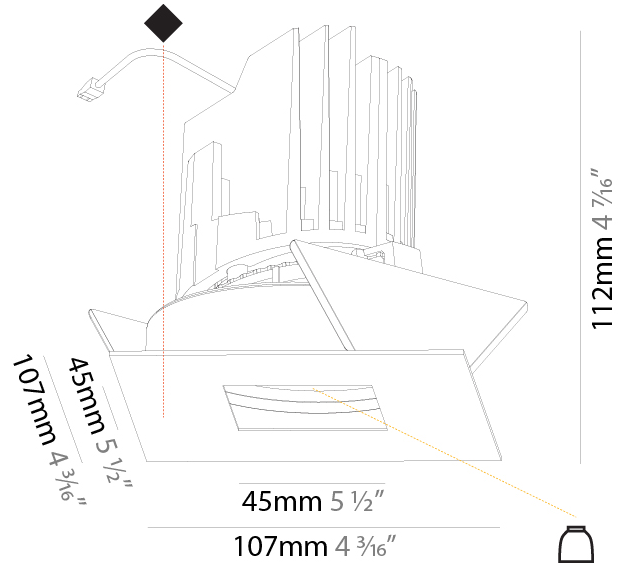

GENERAL

Series: Bioniq
Subseries: Bioniq Square Pinhole
Brand: Prolicht
Division: Architectural
Mounting Type: Recessed
Mounting Location: Ceiling
Subcategory: Downlight

PHYSICAL

Shape: Square
Length (mm): 107
Length (in): 4 ³/₁₆"
Width (mm): 107
Width (in): 4 ³/₁₆"
Depth (mm): 112
Depth (in): 4 ⁷/₁₆"
Ceiling Thickness (mm): 10 / 12.5 / 15
Ceiling Thickness (in): 3/8 or 1/2 or 9/16
Min. Recessing Depth (mm): 130
Min. Recessing Depth (in): 5 ¹/₈"
Light Distribution: Adjustable / Downlight
Weight (kg): 0.463
Weight (lbs): 1.02
Fixture Finish: SSR / BKV / CWI / CRY / HAB / UFT / ITA / RUA / FTG / MYG / LOD / PUS / FRO / FUP / KIA / POP / BLS / SPG / MEY / GOH / GUM / CHC / COM / ABZ / JAG / OBR / MOS / ROR
Fixture Material: Aluminum Die Cast
Cut-out Measurements: 98mm / 3 7/8"

ELECTRICAL

Lamp Type: LED (Zhaga Standard)
Total Output Wattage (W): 15
Dimming: Dali Dimming
Driver Included: No
Driver Location: Recessed Housing
Driver Type: Constant Current - 120Vac
Housing: See components
Input Voltage (V): 120
Constant Current (MA): 350

LED

Number of LEDs: 1
Color Temperature (°K): Warm Dim
Max. Delivered Lumen (lm): 760
Nominal Lumen (lm): 1140
CRI: >90 CRI
Lamp Life (hrs): 50000

OPTICAL

Reflector°: 20 / 40 / 60
Adjustability: Rotational 355°; Tilt 30°

RATINGS AND CERTIFICATIONS

Certified By: Certified for North American Standards
IP rating: IP20