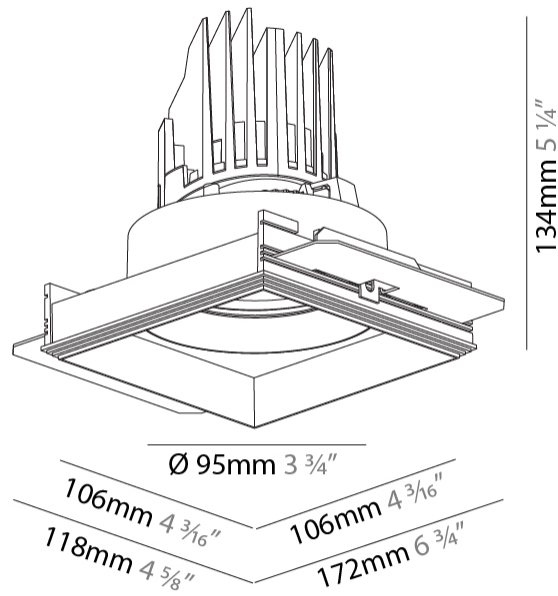

ELECTRICAL

Lamp Type: LED (Zhaga Standard)
Input Wattage (W): 16.5
Total Output Wattage (W): 14.7
Dimming: Dali Dimming
Driver Included: No
Driver Location: Recessed Housing
Driver Type: Constant Current - 120Vac
Driver Class: Class 2
Housing: See Components
Input Voltage (V): 120
Constant Current (MA): 350

LED

Number of LEDs: 1
Max. Delivered Lumen (lm): 770
Nominal Lumen (lm): 1140
CRI: >90 CRI
Lamp Life (hrs): 50000
Upon Request: RGB-W Tunable White Special Color Temperature Special LED

OPTICAL

Reflector: 20 / 40 / 60
Adjustability: Rotational 355°; Tilt 30°
Upon Request: Special Beam Angles

RATINGS AND CERTIFICATIONS

Certified By: Certified for North American Standards
Zaneen Group Inc. © 2024, P-1806-588-3382, P-06-247-9319, www.zaneen.com

Patents: IP20
Add 'INT' to the end of the existing Model #. For assistance on 'custom' specifications, contact zteam@zaneen.com.
In a constant effort to supply the best product, we reserve the right to change specifications or materials without notice. The most recent specification sheets are found at zaneen.com