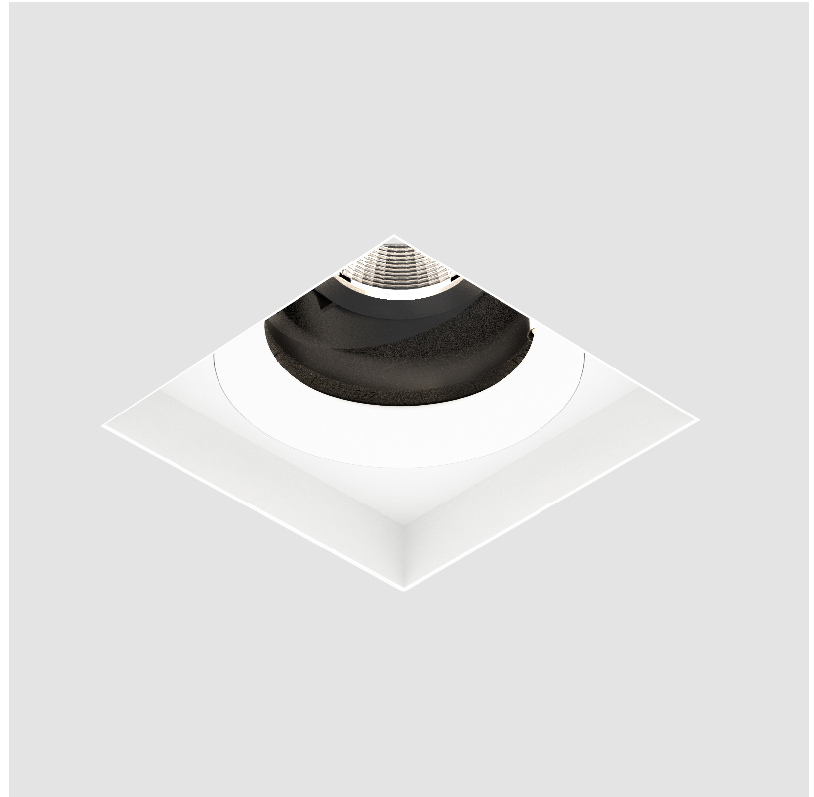

ELECTRICAL

Lamp Type: LED (Zhaga Standard)
Input Wattage (W): 16.5
Total Output Wattage (W): 14.7
Dimming: Dali Dimming
Driver Included: No
Driver Location: Recessed Housing
Driver Type: Constant Current - 120Vac
Driver Class: Class 2
Housing: See Components
Input Voltage (V): 120
Constant Current (MA): 350

LED

Number of LEDs: 1
Max. Delivered Lumen (lm): 770
Nominal Lumen (lm): 1140
CRI: >90 CRI
Lamp Life (hrs): 50000
Upon Request: RGB-W Tunable White Special Color Temperature Special LED

OPTICAL

Reflector: 20 / 40 / 60
Adjustability: Rotational 355°; Tilt 30°
Upon Request: Special Beam Angles

RATINGS AND CERTIFICATIONS

Certified By: Certified for North American Standards
Zaneen Group Inc. © 2024, P-1806-588-3382, P-06-247-9319, www.zaneen.com

Patents: IP20
Add 'INT' to the end of the existing Model #. For assistance on 'custom' specifications, contact zteam@zaneen.com.
In a constant effort to supply the best product, we reserve the right to change specifications or materials without notice. The most recent specification sheets are found at zaneen.com